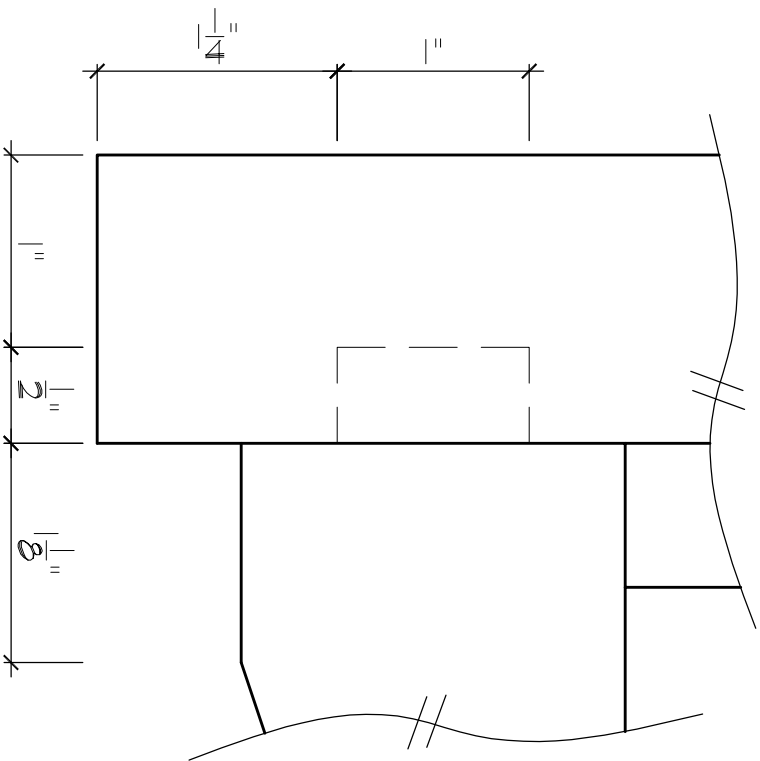

CEDAR PLANTER BOX

SCALE: 3"=1'-0"

WWW.A11FreePlans.net

CEDAR PLANTER BOX

SCALE: 3"=1'-0"

www.AllFreePlans.net

TOP VIEW

CEDAR PLANTER BOX

SCALE: 3"=1'-0"

WWW.A11FreePlans.net

CORNER DETAIL A
SCALE 1" = 1"

CORNER DETAIL B
SCALE 1" = 1"

CEDAR PLANTER BOX

SCALE: 3"=1'-0"

WWW.A11FreePlans.net

CUTTING LIST

- 3@ 13"x14" CEDAR LATTICE
- 1@ 13"x14" T&G CEDAR PANEL
- 1@ 15"x16" T&G CEDAR PANEL
- 4@ 1-1/2"x1-1/2"x18" POSTS
- 4@ 1"x1-1/2"x15" UPPER RAILS
- 4@ 1"x2"x15" LOWER RAILS
- 2@ 1"x3/4"x13" VERTICAL STRIPS
- 4@ 1"x3/4"x15" HORIZONTAL STRIPS

MATERIALS LIST

- 1@ 1"x6"x8' T&G CEDAR
- 1@ 48"x48" CEDAR LATTICE
- 1@ 2"x6"x8' CEDAR

CORNER DETAIL C

SCALE 1" = 1'

CUTTING DIAGRAM