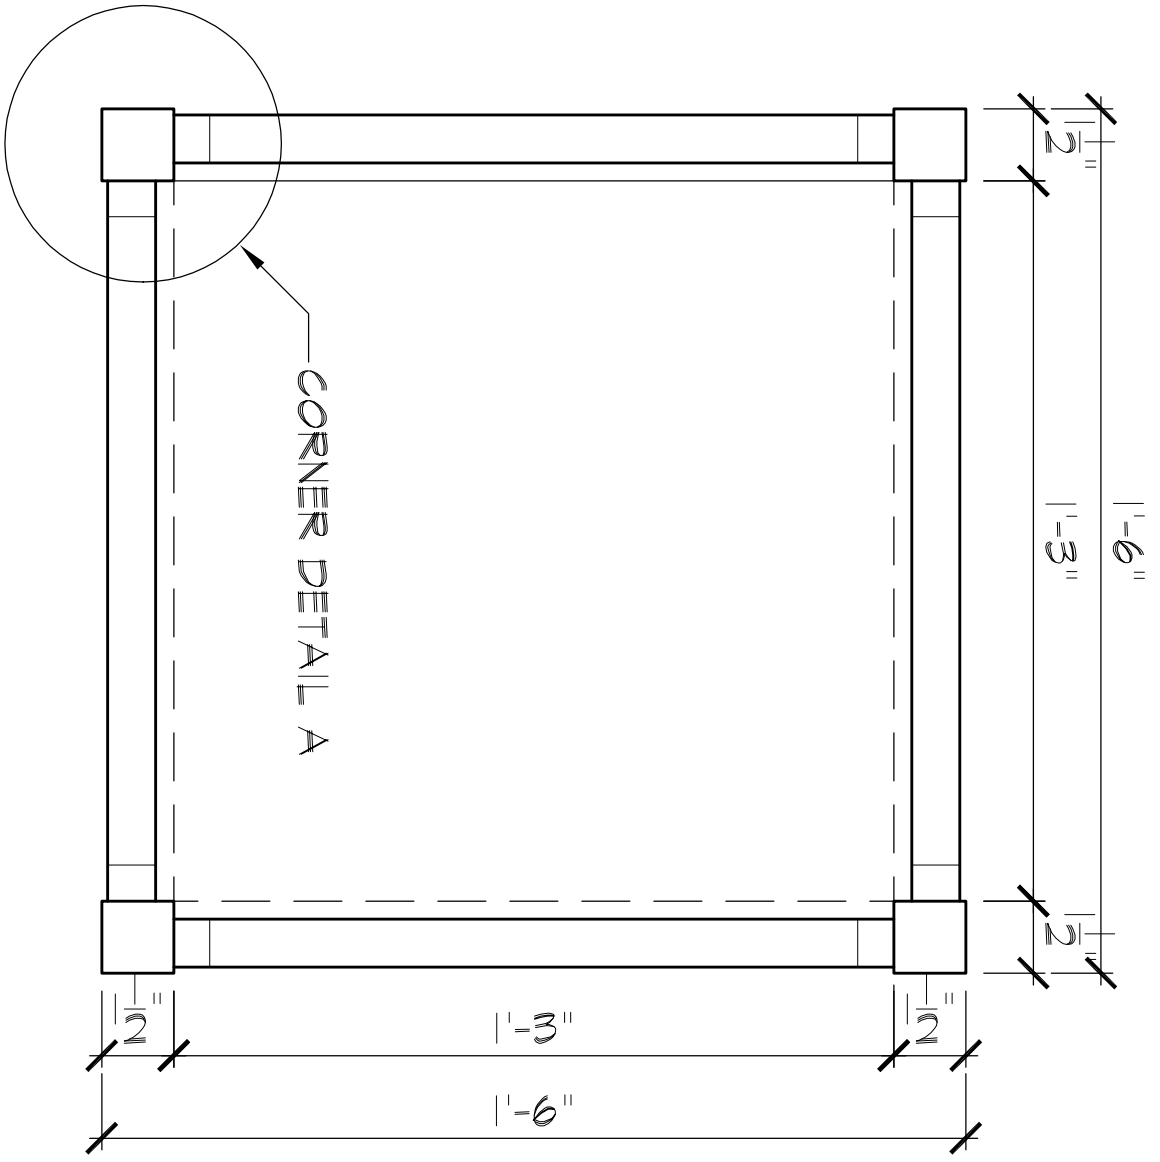

CEDAR PLANTER BOX

SCALE: 3"=1'-0"

WWW.A11FreePlans.net

CEDAR PLANTER BOX

SCALE: 3"=1'-0"

www.AllFreePlans.net

TOP VIEW

CEDAR PLANTER BOX

SCALE: 3"=1'-0"

WWW.A11FreePlans.net

CORNER DETAIL A
SCALE 1" = 1"

CORNER DETAIL B
SCALE 1" = 1"

CEDAR PLANTER BOX

SCALE: 3"=1'-0"

WWW.A11FreePlans.net

CUTTING LIST

- 3@ 13"x14" CEDAR LATTICE
- 1@ 13"x14" T&G CEDAR PANEL
- 1@ 15"x16" T&G CEDAR PANEL
- 4@ 1-1/2"x1-1/2"x18" POSTS
- 4@ 1"x1-1/2"x15" UPPER RAILS
- 4@ 1"x2"x15" LOWER RAILS
- 2@ 1"x3/4"x13" VERTICAL STRIPS
- 4@ 1"x3/4"x15" HORIZONTAL STRIPS

MATERIALS LIST

- 1@ 1"x6"x8' T&G CEDAR
- 1@ 48"x48" CEDAR LATTICE
- 1@ 2"x6"x8' CEDAR

CORNER DETAIL C

SCALE 1" = 1'

CUTTING DIAGRAM