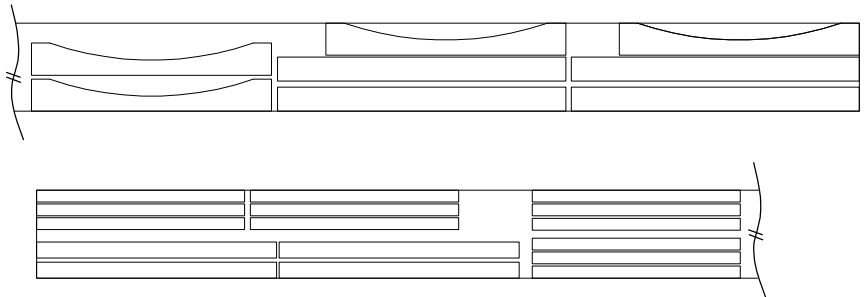

SCALE: 3"=1'-0"

WWW.A11FreePlans.net

CORNER DETAIL A
SCALE 1" = 1"

CORNER DETAIL B
SCALE 1" = 1"

CEDAR PLANTER BOX

SCALE: 3"=1'-0"

WWW.A11FreePlans.net

CUTTING LIST

- 3@ 13"x14" CEDAR LATTICE
- 1@ 13"x14" T&G CEDAR PANEL
- 1@ 15"x16" T&G CEDAR PANEL
- 4@ 1-1/2"x1-1/2"x18" POSTS
- 4@ 1"x1-1/2"x15" UPPER RAILS
- 4@ 1"x2"x15" LOWER RAILS
- 2@ 1"x3/4"x13" VERTICAL STRIPS
- 4@ 1"x3/4"x15" HORIZONTAL STRIPS

MATERIALS LIST

- 1@ 1"x6"x8' T&G CEDAR
- 1@ 48"x48" CEDAR LATTICE
- 1@ 2"x6"x8' CEDAR

CORNER DETAIL C

SCALE 1" = 1'

CUTTING DIAGRAM