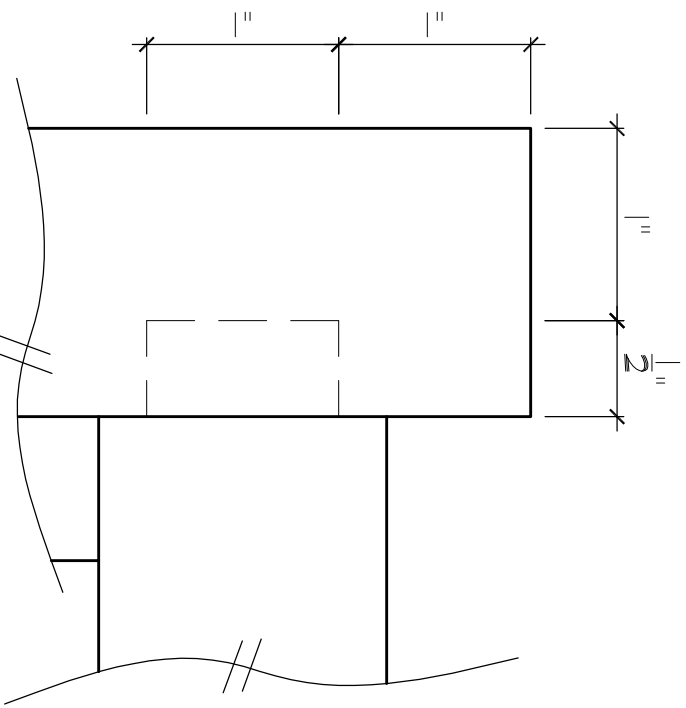

CEDAR PLANTER BOX

SCALE: 3"=1'-0"

WWW.A11FreePlans.net

CEDAR PLANTER BOX

SCALE: 3"=1'-0"

www.AllFreePlans.net

TOP VIEW

CEDAR PLANTER BOX

SCALE: 3"=1'-0"

WWW.A11FreePlans.net

CORNER DETAIL A
SCALE 1" = 1"

CORNER DETAIL B
SCALE 1" = 1"

CEDAR PLANTER BOX

SCALE: 3"=1'-0"

WWW.A11FreePlans.net

CUTTING LIST

- 3@ 13"x14" CEDAR LATTICE
- 1@ 13"x14" T&G CEDAR PANEL
- 1@ 15"x16" T&G CEDAR PANEL
- 4@ 1-1/2"x1-1/2"x18" POSTS
- 4@ 1"x1-1/2"x15" UPPER RAILS
- 4@ 1"x2"x15" LOWER RAILS
- 2@ 1"x3/4"x13" VERTICAL STRIPS
- 4@ 1"x3/4"x15" HORIZONTAL STRIPS

MATERIALS LIST

- 1@ 1"x6"x8' T&G CEDAR
- 1@ 48"x48" CEDAR LATTICE
- 1@ 2"x6"x8' CEDAR

CORNER DETAIL C

SCALE 1" = 1'

CUTTING DIAGRAM