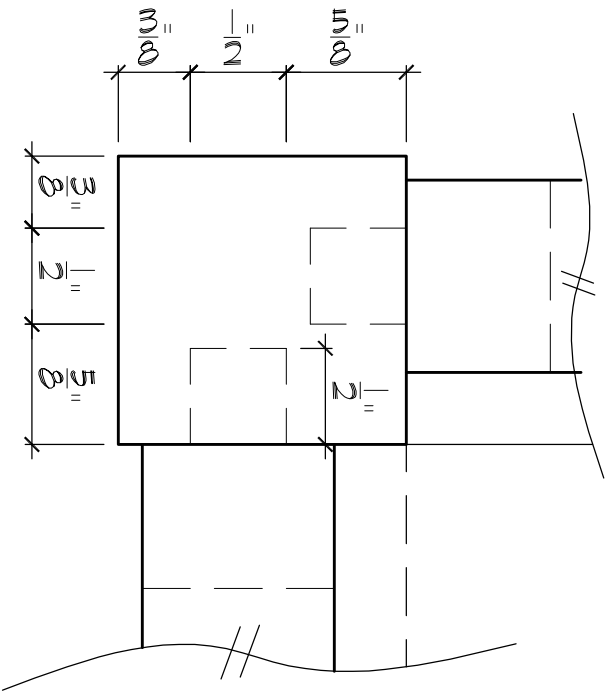

CEDAR PLANTER BOX

SCALE: 3"=1'-0"

WWW.A11FreePlans.net

CEDAR PLANTER BOX

SCALE: 3"=1'-0"

www.AllFreePlans.net

TOP VIEW

CEDAR PLANTER BOX

SCALE: 3"=1'-0"

WWW.A11FreePlans.net

CORNER DETAIL A
SCALE 1" = 1"

CORNER DETAIL B
SCALE 1" = 1"

CEDAR PLANTER BOX

SCALE: 3"=1'-0"

WWW.A11FreePlans.net

CUTTING LIST

- 3@ 13"x14" CEDAR LATTICE
- 1@ 13"x14" T&G CEDAR PANEL
- 1@ 15"x16" T&G CEDAR PANEL
- 4@ 1-1/2"x1-1/2"x18" POSTS
- 4@ 1"x1-1/2"x15" UPPER RAILS
- 4@ 1"x2"x15" LOWER RAILS
- 2@ 1"x3/4"x13" VERTICAL STRIPS
- 4@ 1"x3/4"x15" HORIZONTAL STRIPS

MATERIALS LIST

- 1@ 1"x6"x8' T&G CEDAR
- 1@ 48"x48" CEDAR LATTICE
- 1@ 2"x6"x8' CEDAR

CORNER DETAIL C

SCALE 1" = 1'

CUTTING DIAGRAM