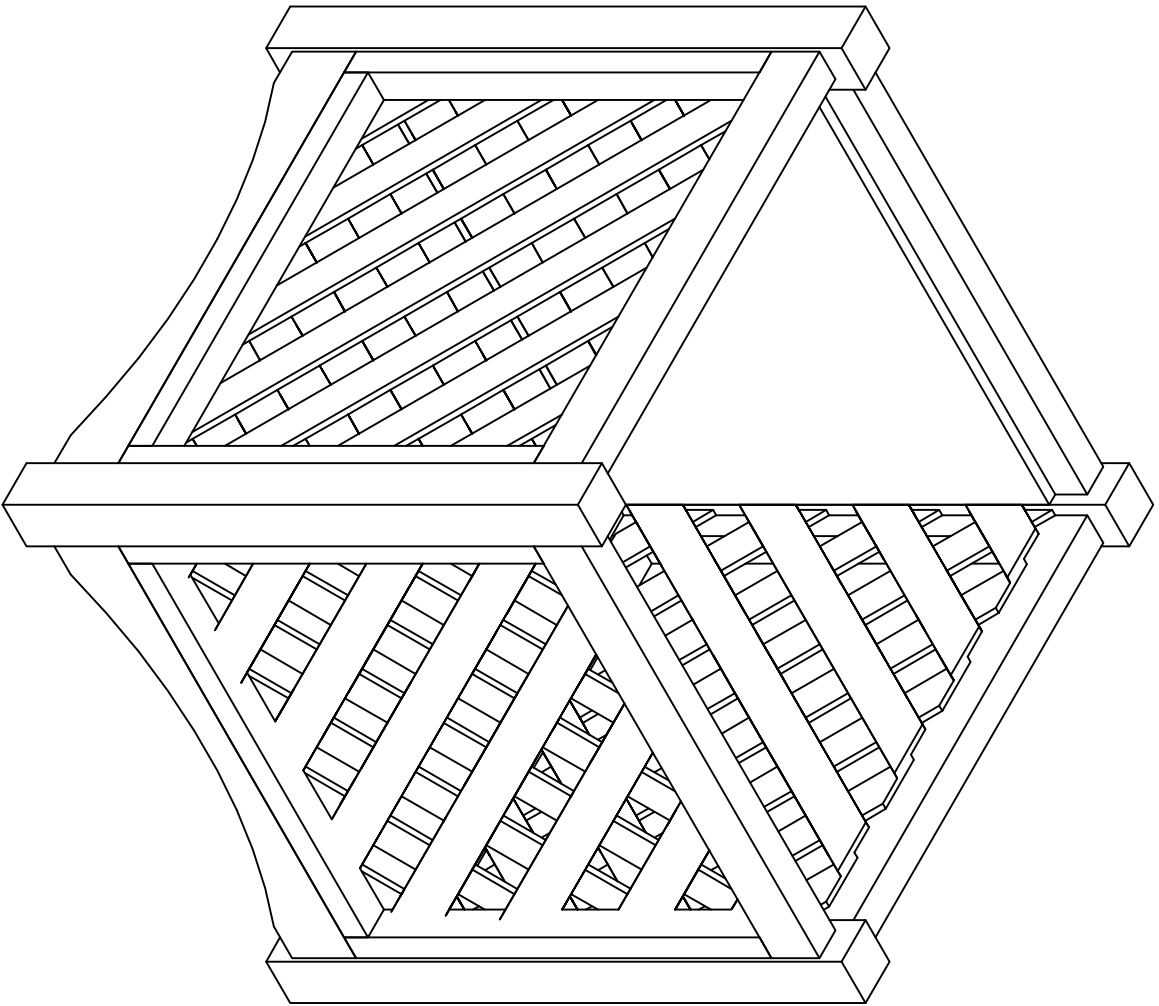

CEDAR PLANTER BOX

SCALE: 3"=1'-0"

WWW.A11FreePlans.net

CEDAR PLANTER BOX

SCALE: 3"=1'-0"

www.AllFreePlans.net

TOP VIEW

CEDAR PLANTER BOX

SCALE: 3"=1'-0"

WWW.A11FreePlans.net

CORNER DETAIL A
SCALE 1" = 1"

CORNER DETAIL B
SCALE 1" = 1"

CEDAR PLANTER BOX

SCALE: 3"=1'-0"

WWW.A11FreePlans.net

CUTTING LIST

- 3@ 13"x14" CEDAR LATTICE
- 1@ 13"x14" T&G CEDAR PANEL
- 1@ 15"x16" T&G CEDAR PANEL
- 4@ 1-1/2"x1-1/2"x18" POSTS
- 4@ 1"x1-1/2"x15" UPPER RAILS
- 4@ 1"x2"x15" LOWER RAILS
- 2@ 1"x3/4"x13" VERTICAL STRIPS
- 4@ 1"x3/4"x15" HORIZONTAL STRIPS

MATERIALS LIST

- 1@ 1"x6"x8' T&G CEDAR
- 1@ 48"x48" CEDAR LATTICE
- 1@ 2"x6"x8' CEDAR

CORNER DETAIL C

SCALE 1" = 1'

CUTTING DIAGRAM