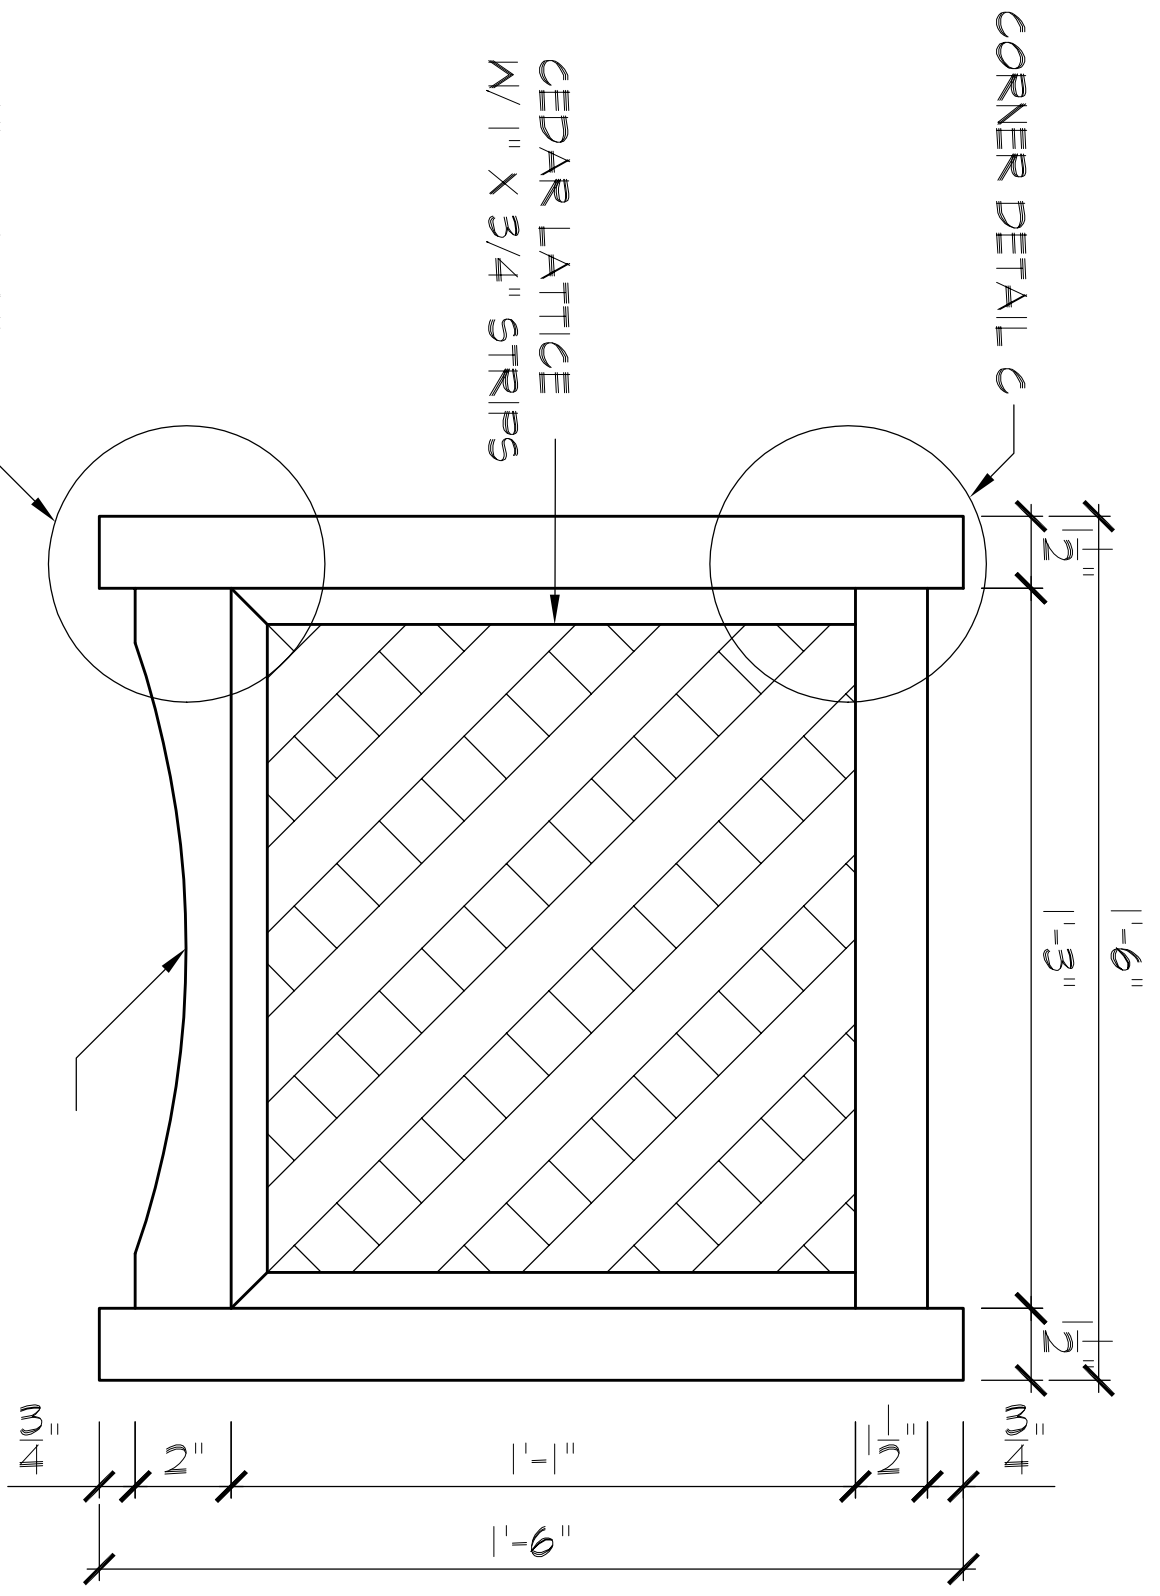

CEDAR PLANTER BOX

SCALE: 3"=1'-0"

WWW.A11FreePlans.net

CEDAR PLANTER BOX

SCALE: 3"=1'-0"

www.AllFreePlans.net

TOP VIEW

CEDAR PLANTER BOX

SCALE: 3"=1'-0"

WWW.A11FreePlans.net

CORNER DETAIL A
SCALE 1" = 1"

CORNER DETAIL B
SCALE 1" = 1"

CEDAR PLANTER BOX

SCALE: 3"=1'-0"

WWW.A11FreePlans.net

CUTTING LIST

- 3@ 13"x14" CEDAR LATTICE
- 1@ 13"x14" T&G CEDAR PANEL
- 1@ 15"x16" T&G CEDAR PANEL
- 4@ 1-1/2"x1-1/2"x18" POSTS
- 4@ 1"x1-1/2"x15" UPPER RAILS
- 4@ 1"x2"x15" LOWER RAILS
- 2@ 1"x3/4"x13" VERTICAL STRIPS
- 4@ 1"x3/4"x15" HORIZONTAL STRIPS

MATERIALS LIST

- 1@ 1"x6"x8' T&G CEDAR
- 1@ 48"x48" CEDAR LATTICE
- 1@ 2"x6"x8' CEDAR

CORNER DETAIL C

SCALE 1" = 1'

CUTTING DIAGRAM